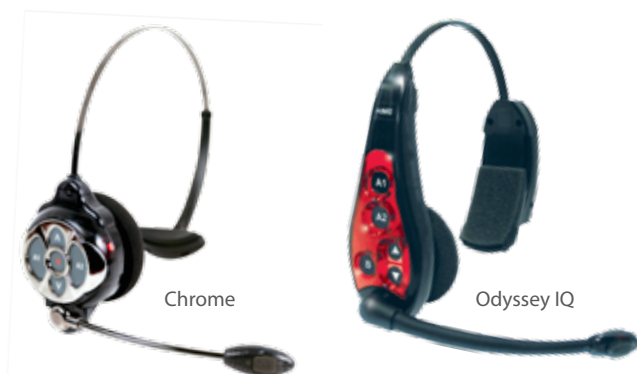

HME Chrome™ Drive-Thru Headset

Enhanced Headset Replacement for Odyssey IQ™

All-New Headset. Same Great Price.

The all-new HME Chrome replacement headset is 40% lighter than the Odyssey IQ, making it a more comfortable fit for your drive-thru crew. Made with stronger materials and an enhanced and proven design, Chrome's steel boom and headband greatly improve product reliability and durability by eliminating common All-in-One headset repairs.

As an added value, when you move to the EOS | HD® base station, you'll experience HD Audio. Chrome headsets are fully compatible with the EOS | HD system, saving you the headset reinvestment expense.

	Chrome	Odyssey IQ
Standard Definition Audio	✓	✓
HD Audio Compatible*	✓	
Inbound Noise Reduction	✓	✓
Outbound Noise Reduction*	✓	
Weight	3.5 oz	5.7 oz